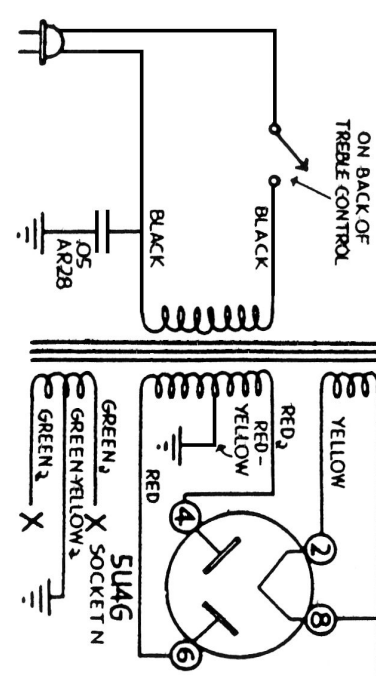

## SCHEMATIC OF A-6

### OUTPUT TRANSFORMER KEY

- COM - BLACK
- 4 - YELLOW
- 8 - BLACK-RED
- 16 - BROWN-YELLOW
- 150 - BLUE-YELLOW
- 600 - RED-YELLOW
- NOT USED - GREEN-YELLOW
- NOT USED - GREEN

*Note* K=1000  
M = MEG.=1,000,000