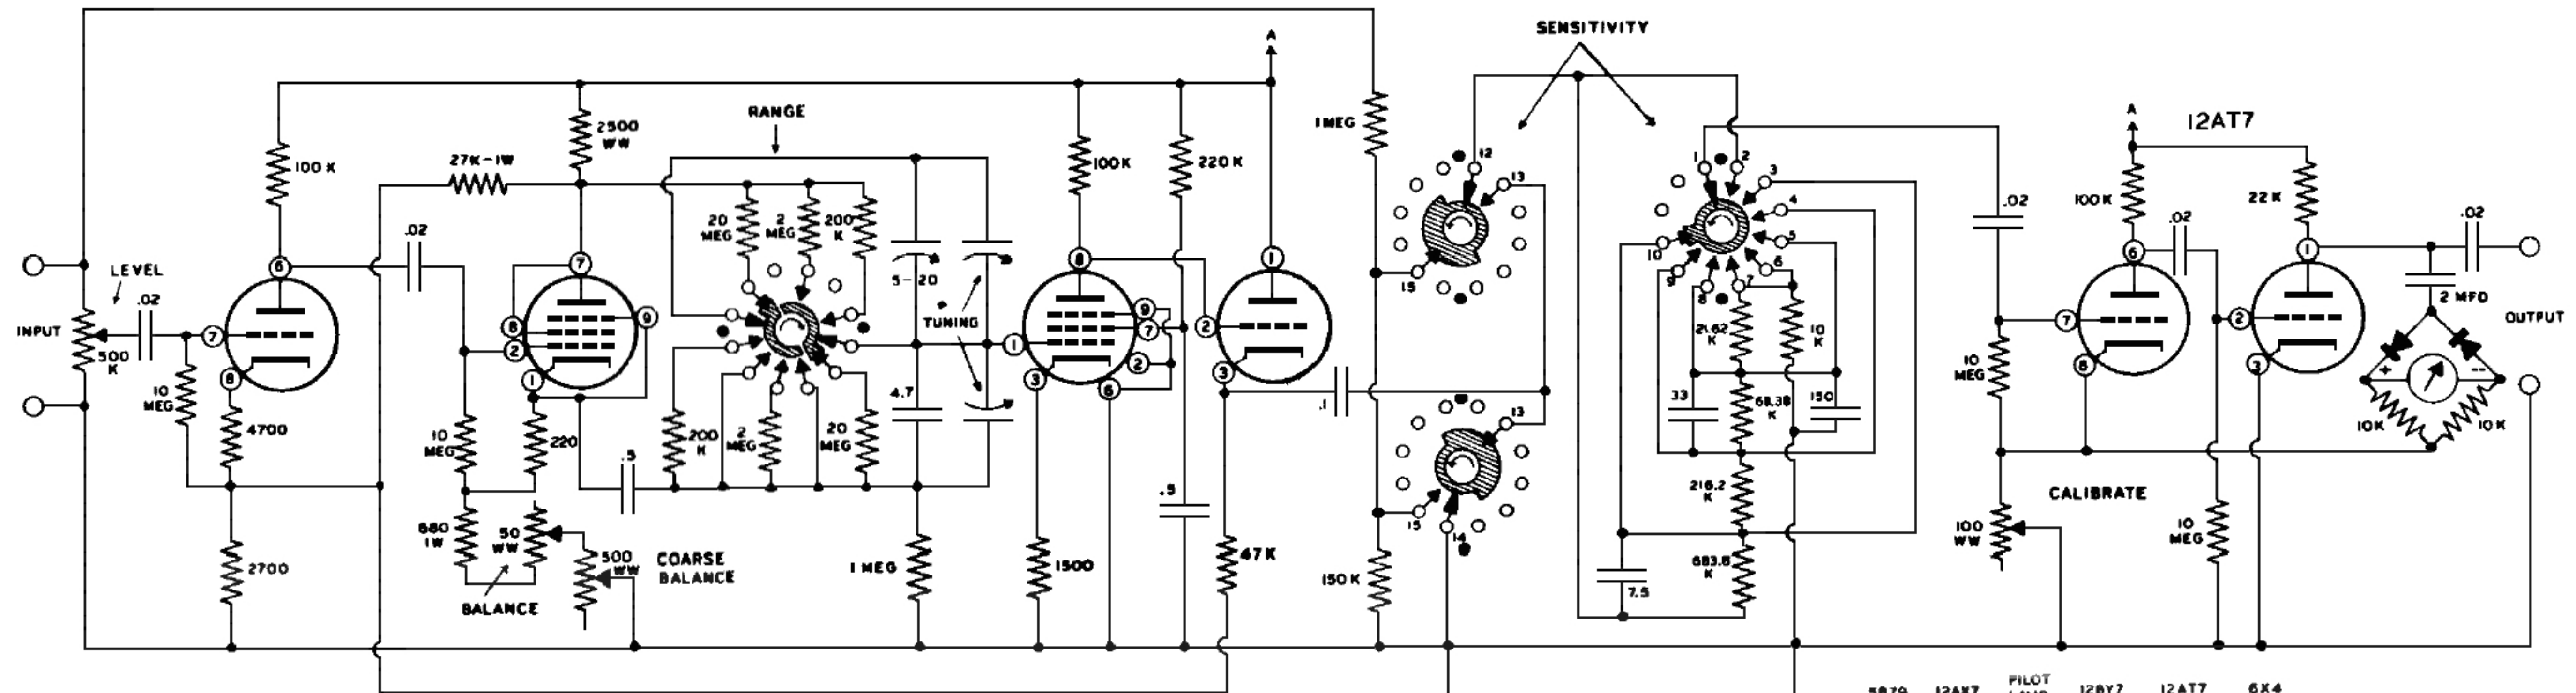

1/2 12AX7

12BY7

5879

1/2 12AX7

ALL SWITCHES SHOWN IN COUNTER CLOCKWISE POSITION
 FRACTIONAL CAPACITIES ARE IN MFD.
 OTHER CAPACITIES ARE IN MMF, UNLESS NOTED
 K=1000
 MEG.=1000,000
 WW = WIREWOUND

HEATHKIT HARMONIC DISTORTION METER MODEL HD-1