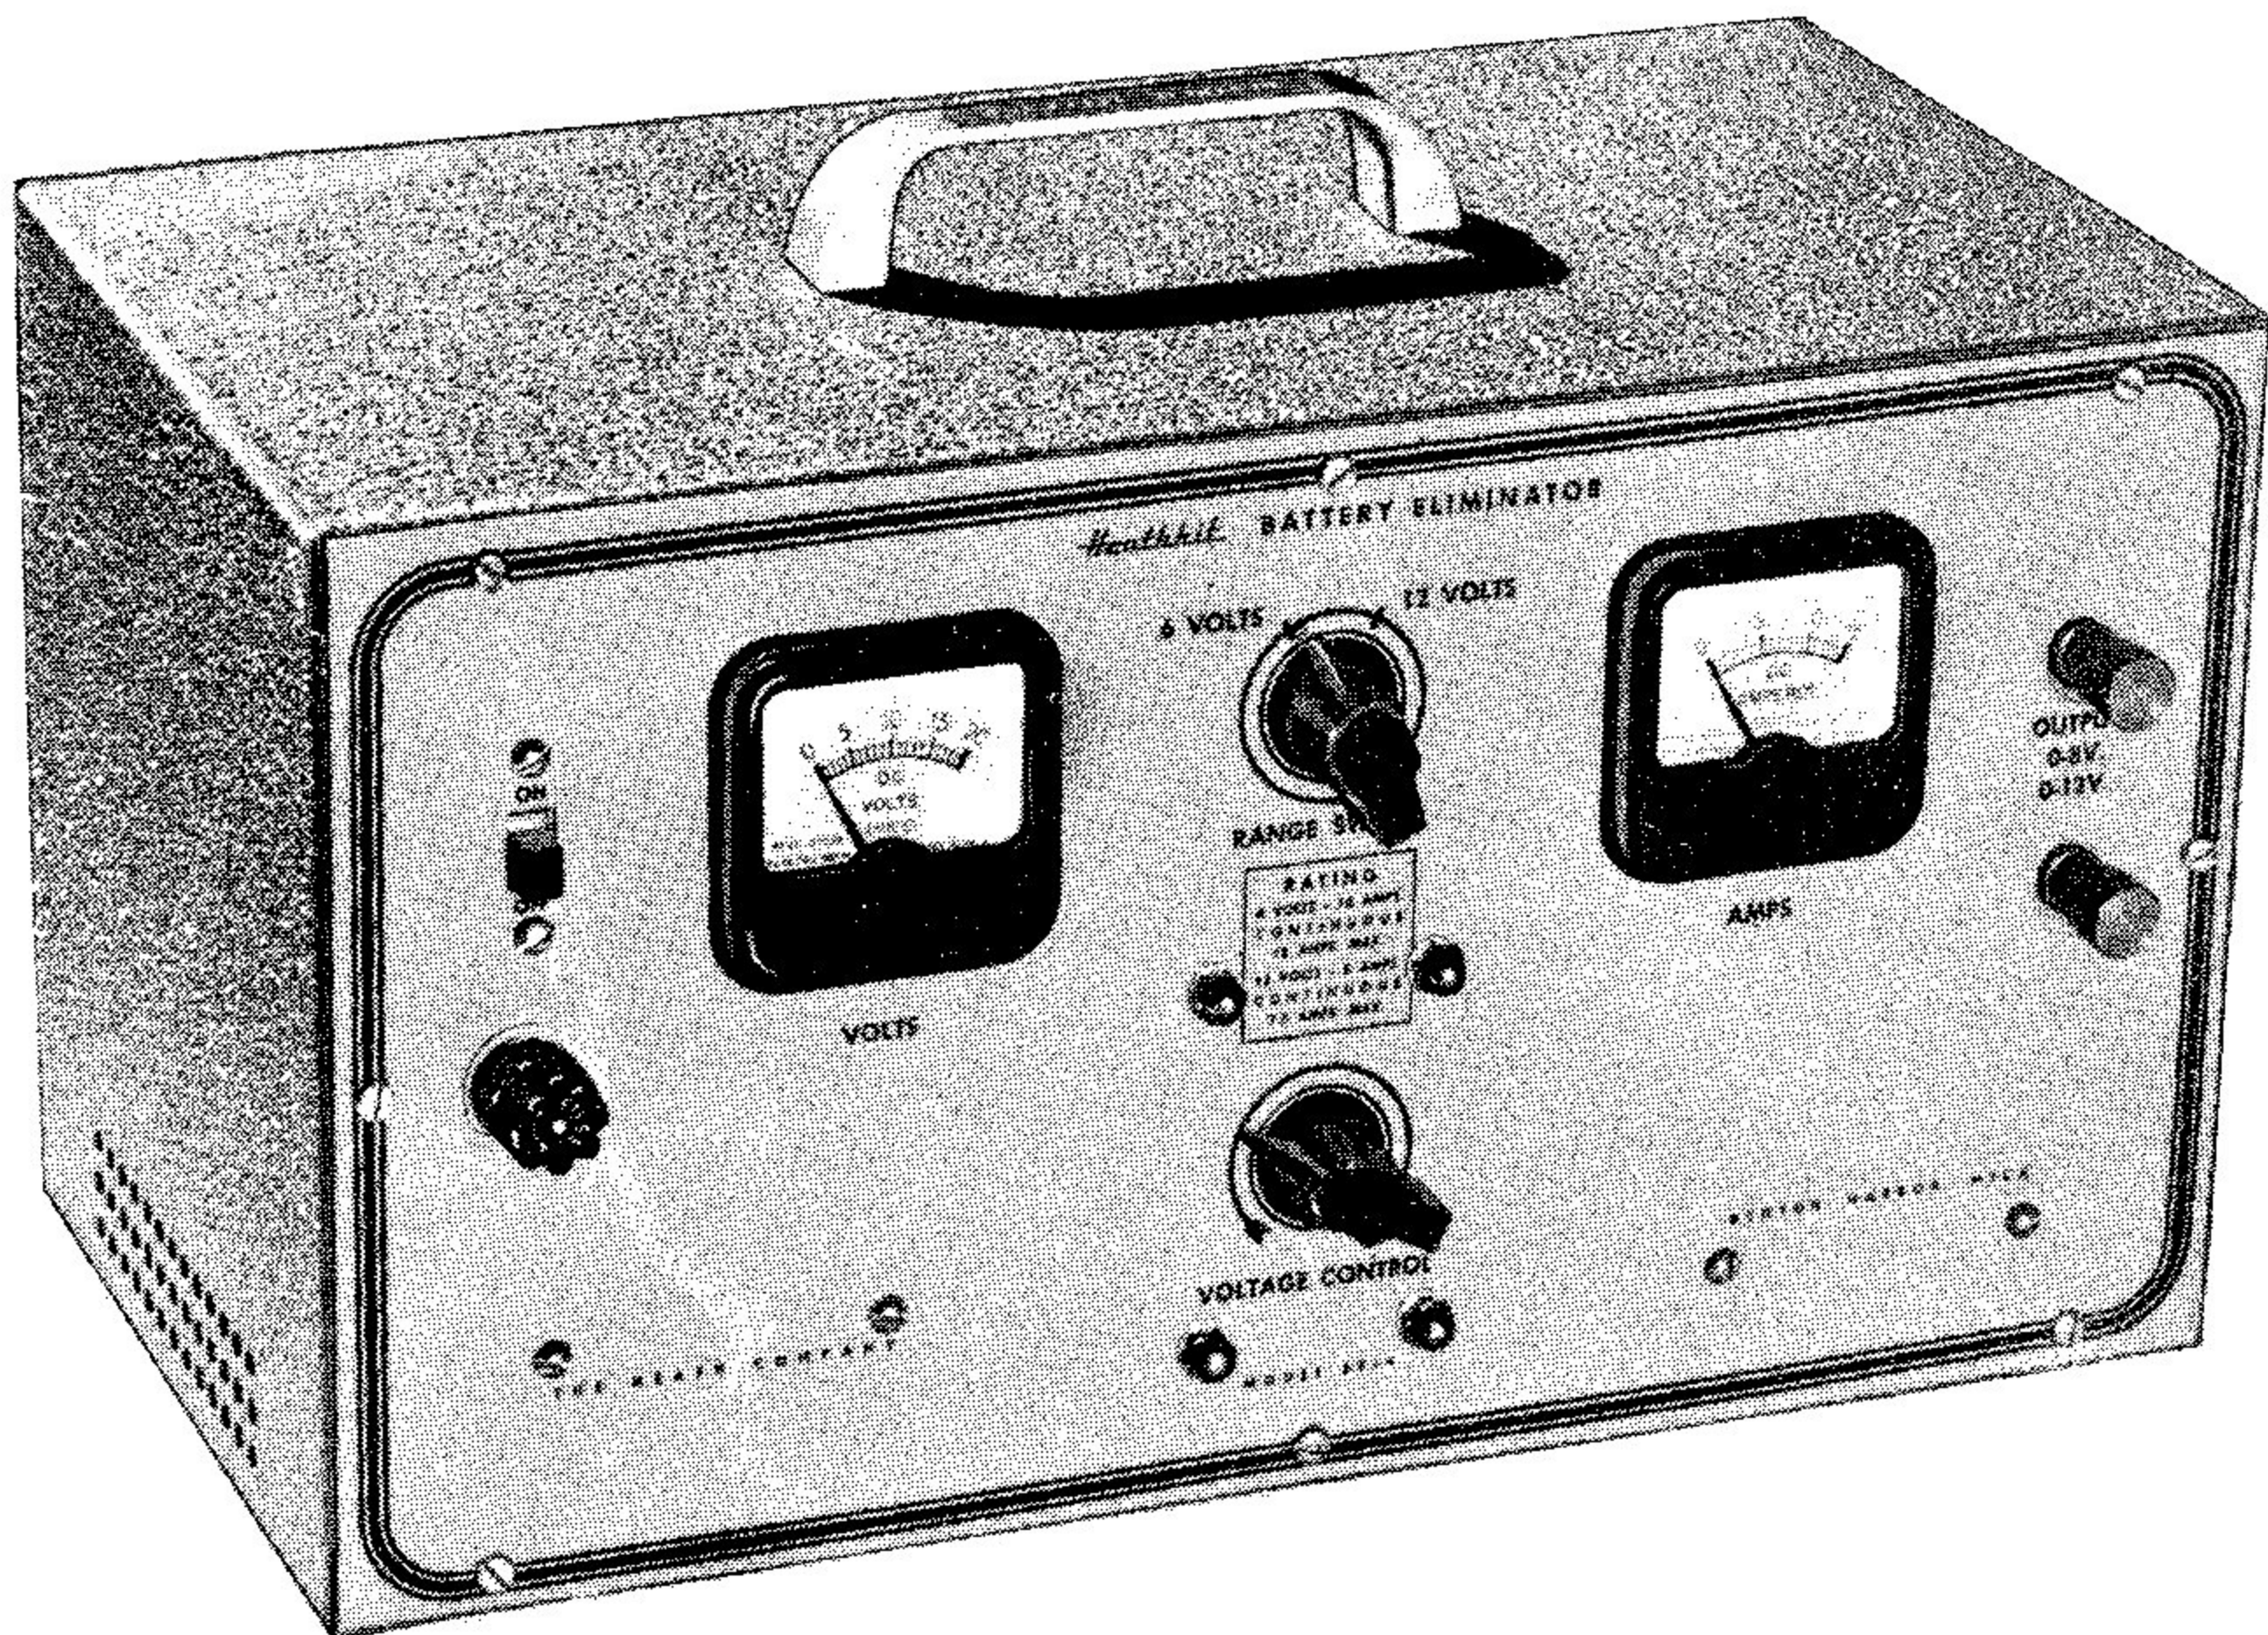

HEATHKIT BATTERY ELIMINATOR

MODEL BE-4

SPECIFICATIONS

Continuously variable voltage output	
0-8 volts DC.....	10 amperes continuously 15 amperes maximum intermittent
0-16 volts DC.....	5 amperes continuously 7.5 amperes maximum intermittent
Power Requirements.....	105-125 V., 50-60 cycles AC at 175 watts
Dimensions.....	13 1/4" wide x 7 1/2" deep x 7 1/4" high
Approximate shipping weight.....	22 lbs.