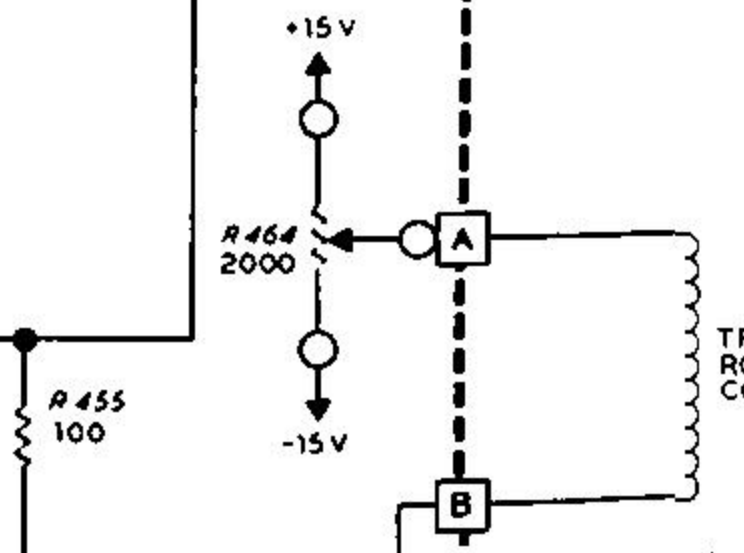

CHOPPED BLANKING MONOSTABLE

BLANKING CONTROL PART B

CURRENT SOURCE

TIME BASE CIRCUIT BOARD

CHOPPER OSCILLATOR AND BASELINE GENERATOR

MODE SELECTOR (CHOPPED-ALTERNATE)

+ / - SLOPE SELECTOR

SWEEP CONTROL

ANTI-LOCKUP CONTROL

AUTOMATIC BASELINE CONTROL

BLANKING CONTROL PART A

SCHEMATIC OF THE HEATH DUAL TRACE OSCILLOSCOPE MODEL IO-4510/SO-4510