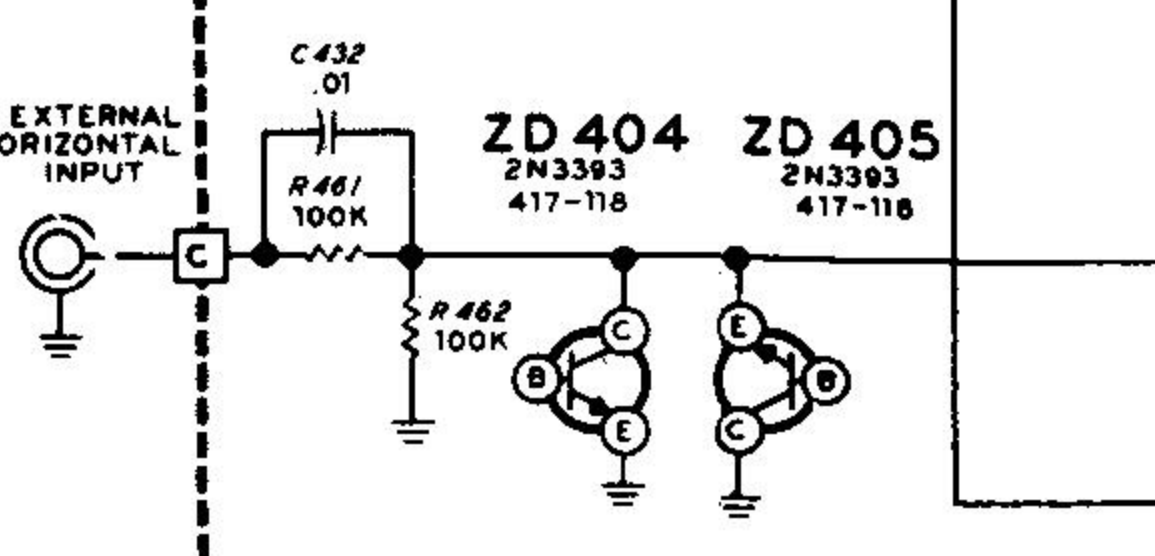

CHOPPED BLANKING MONOSTABLE

BLANKING CONTROL PART B

CURRENT SOURCE

TIME BASE CIRCUIT BOARD

CHOPPER OSCILLATOR AND BASELINE GENERATOR

MODE SELECTOR (CHOPPED-ALTERNATE)

+ / - SLOPE SELECTOR

SWEEP CONTROL

ANTI-LOCKUP CONTROL

AUTOMATIC BASELINE CONTROL

BLANKING CONTROL PART A

SCHEMATIC OF THE HEATH DUAL TRACE OSCILLOSCOPE MODEL IO-4510/SO-4510