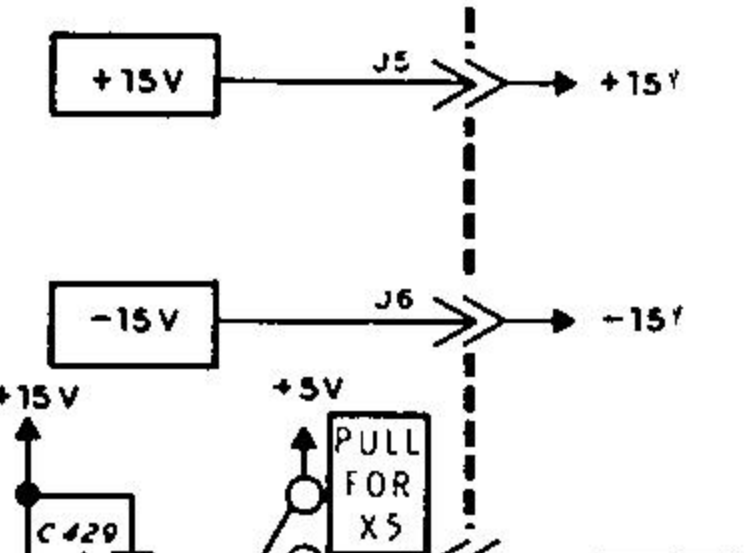

CHOPPED BLANKING MONOSTABLE

BLANKING CONTROL PART B

CURRENT SOURCE

TIME BASE CIRCUIT BOARD

CHOPPER OSCILLATOR AND BASELINE GENERATOR

MODE SELECTOR (CHOPPED-ALTERNATE)

+ / - SLOPE SELECTOR

SWEEP CONTROL

ANTI-LOCKUP CONTROL

AUTOMATIC BASELINE CONTROL

BLANKING CONTROL PART A

SCHEMATIC OF THE HEATH DUAL TRACE OSCILLOSCOPE MODEL IO-4510/SO-4510