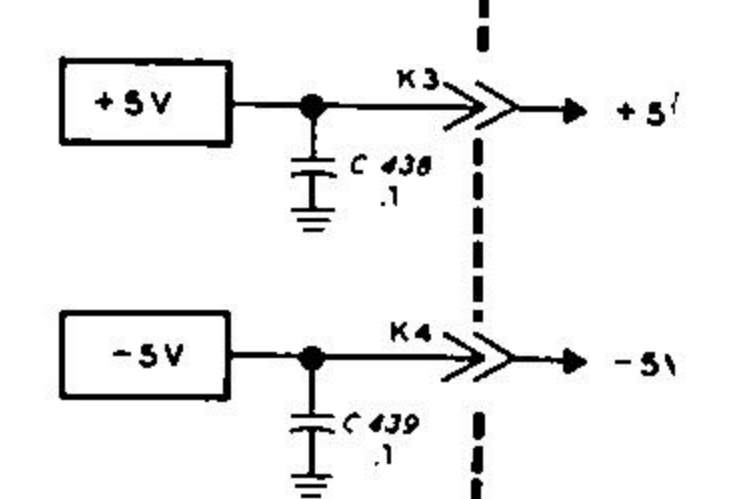

CHOPPED BLANKING MONOSTABLE

BLANKING CONTROL PART B

CURRENT SOURCE

TIME BASE CIRCUIT BOARD

CHOPPER OSCILLATOR AND BASELINE GENERATOR

MODE SELECTOR (CHOPPED-ALTERNATE)

+ / - SLOPE SELECTOR

SWEEP CONTROL

ANTI-LOCKUP CONTROL

AUTOMATIC BASELINE CONTROL

BLANKING CONTROL PART A

SCHEMATIC OF THE HEATH DUAL TRACE OSCILLOSCOPE MODEL IO-4510/SO-4510