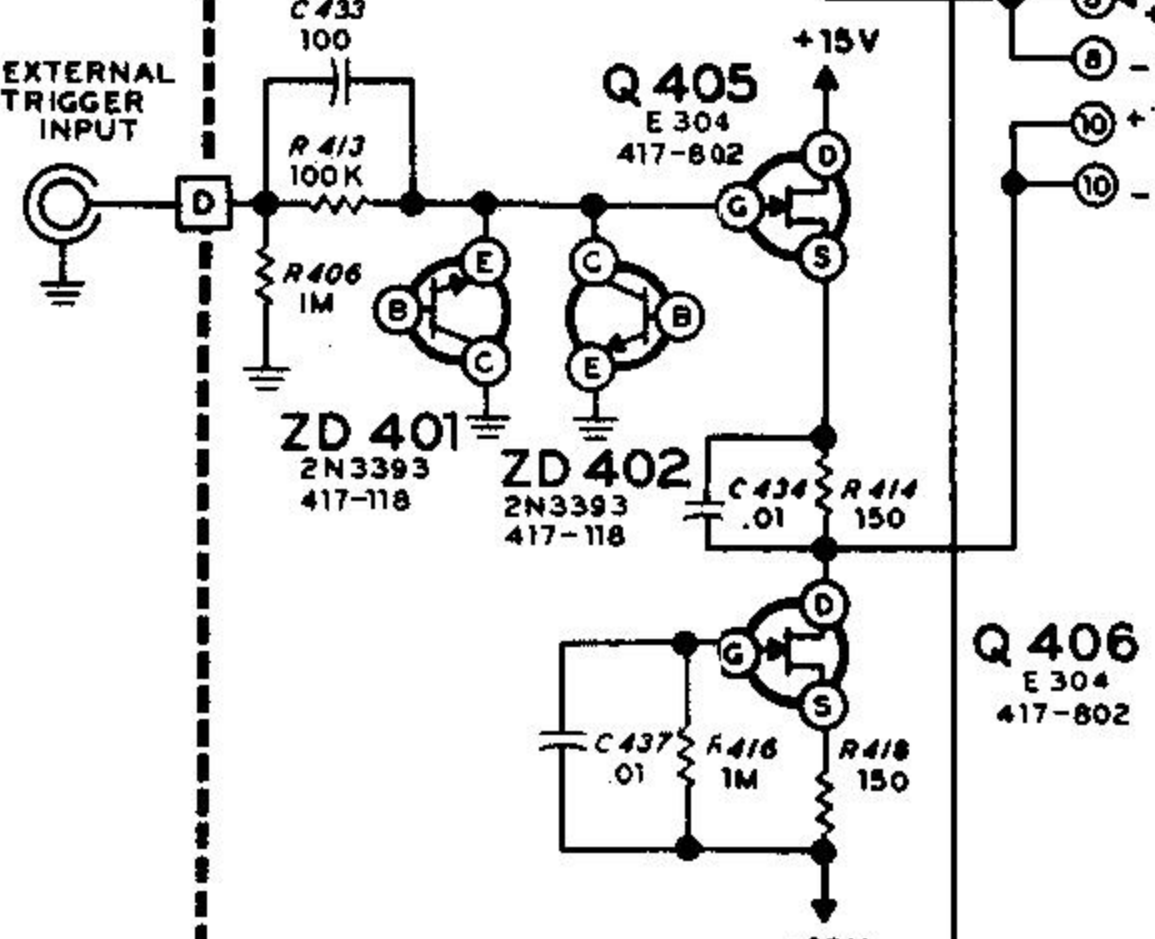

CHOPPED BLANKING MONOSTABLE

BLANKING CONTROL PART B

CURRENT SOURCE

TIME BASE CIRCUIT BOARD

CHOPPER OSCILLATOR AND BASELINE GENERATOR

MODE SELECTOR (CHOPPED-ALTERNATE)

+ / - SLOPE SELECTOR

SWEEP CONTROL

ANTI-LOCKUP CONTROL

AUTOMATIC BASELINE CONTROL

BLANKING CONTROL PART A

SCHEMATIC OF THE HEATH DUAL TRACE OSCILLOSCOPE MODEL IO-4510/SO-4510