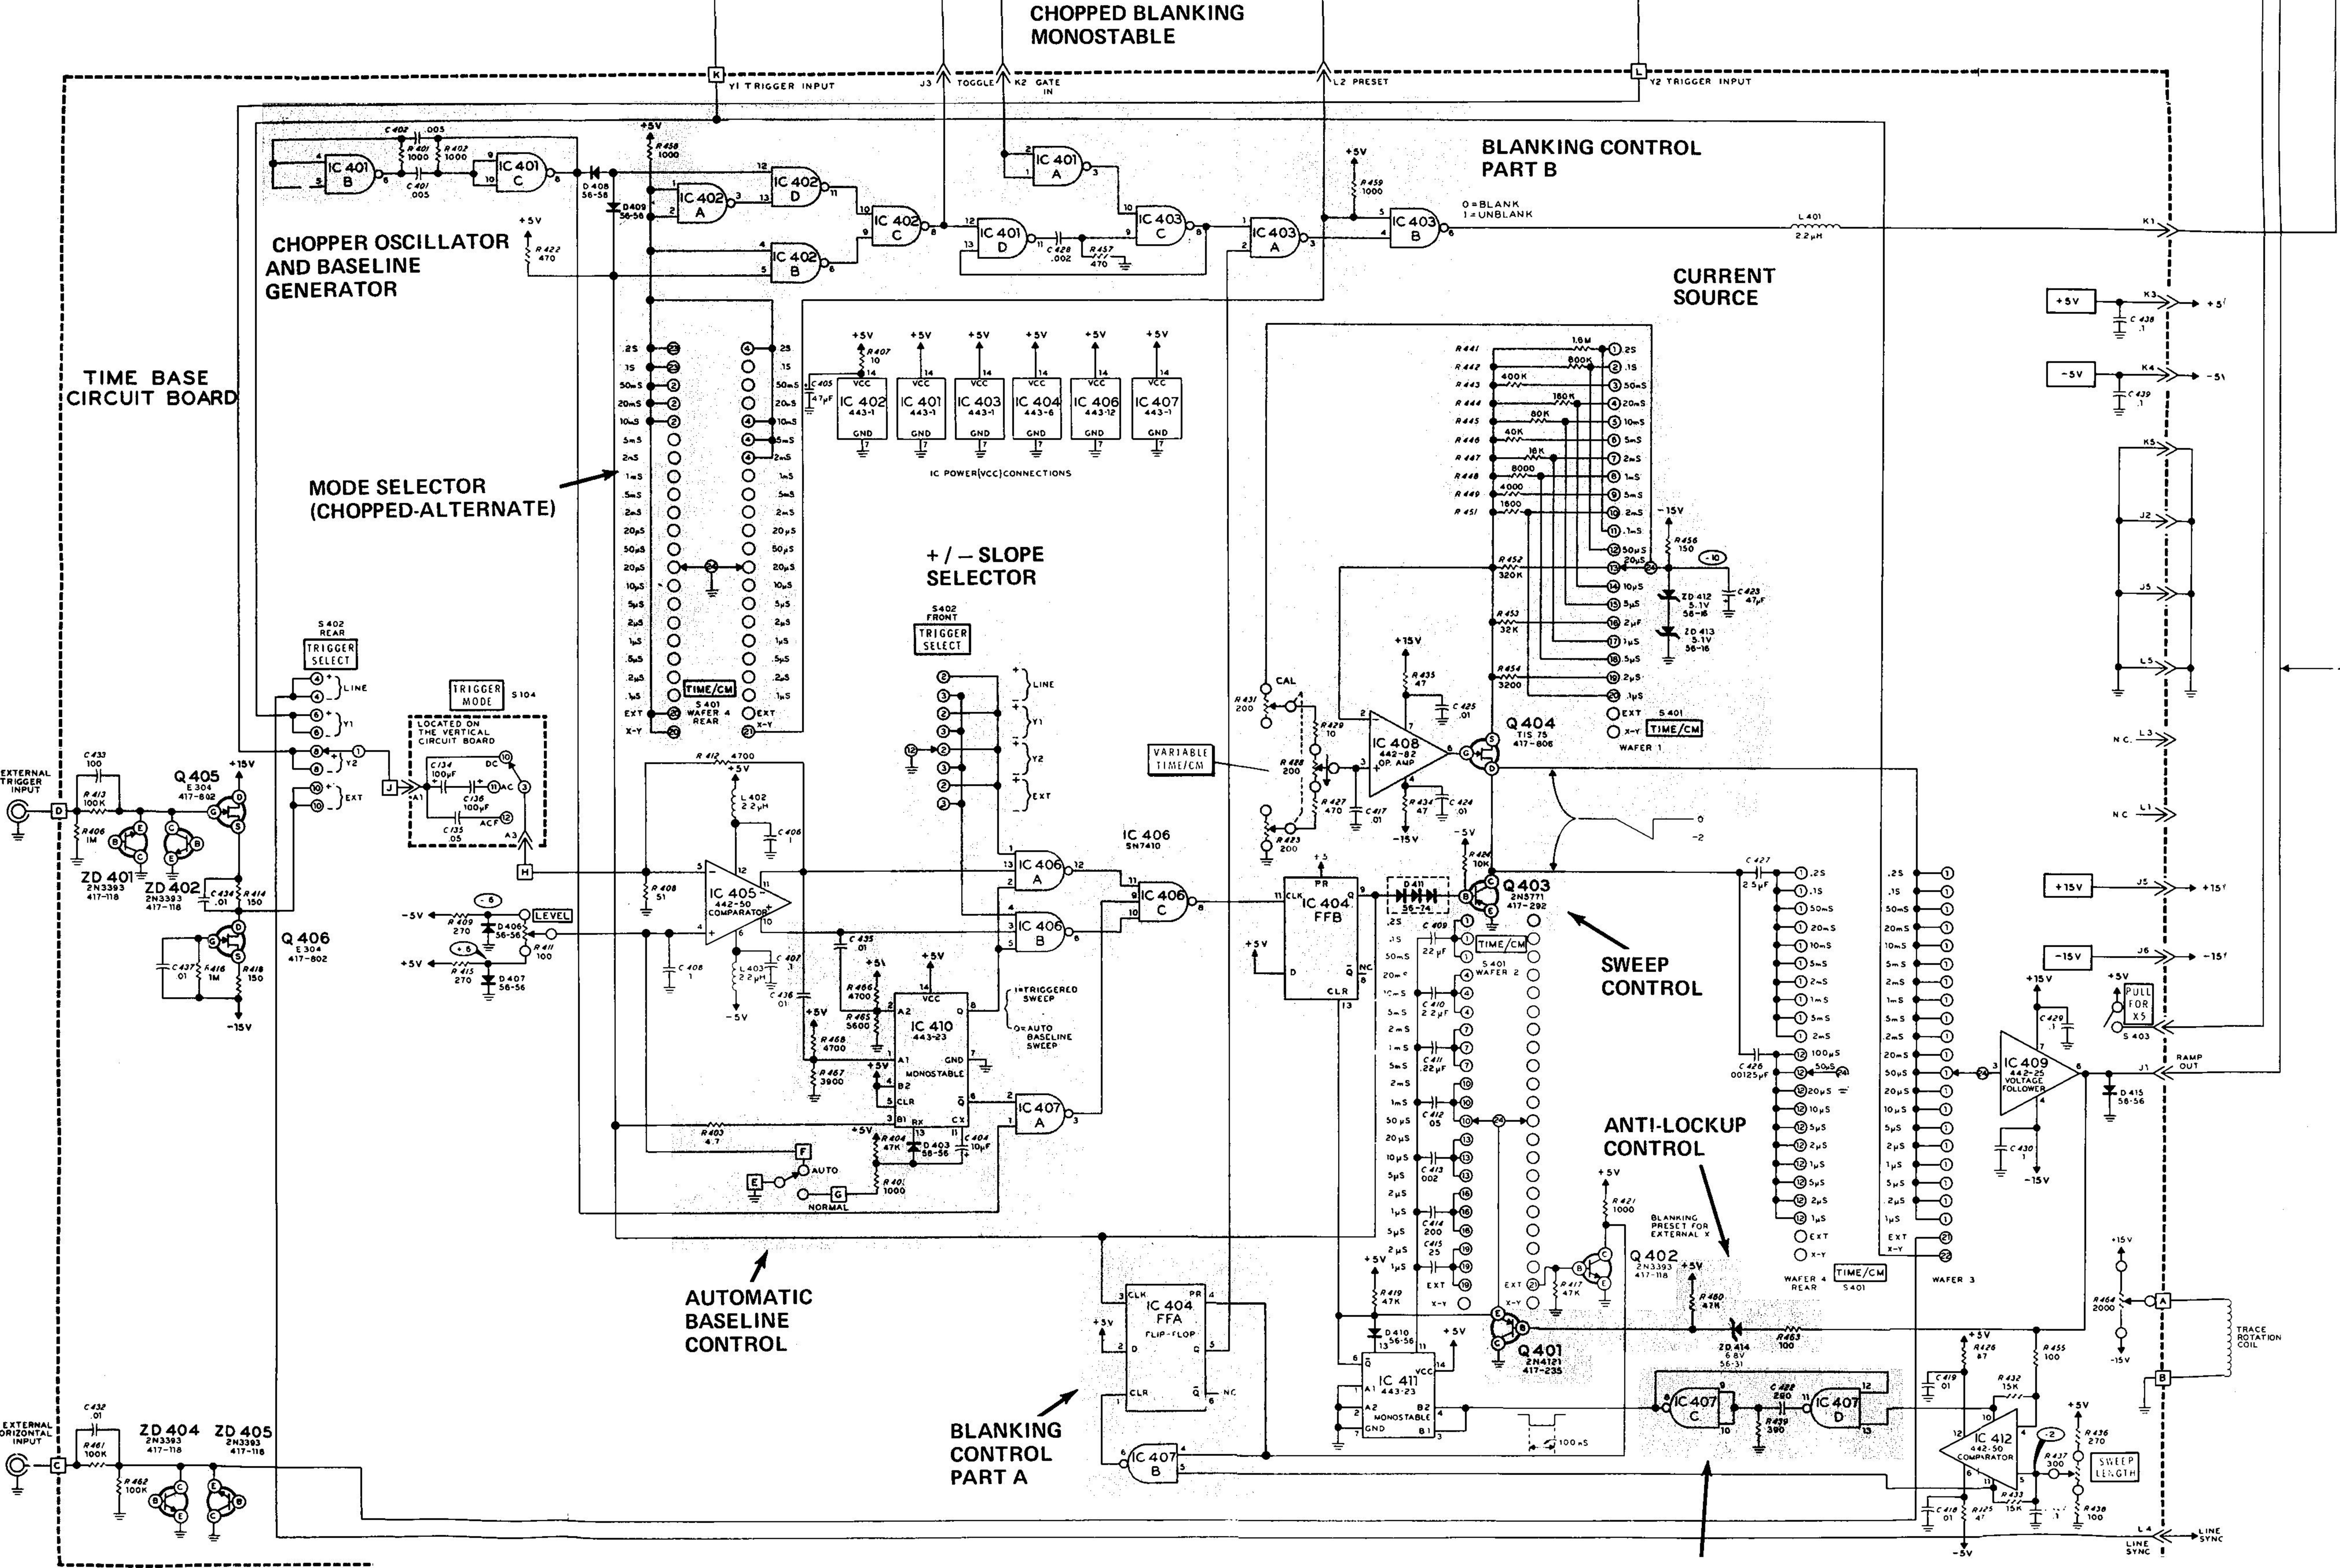

CHOPPED BLANKING MONOSTABLE

BLANKING CONTROL PART B

CURRENT SOURCE

TIME BASE CIRCUIT BOARD

CHOPPER OSCILLATOR AND BASELINE GENERATOR

MODE SELECTOR (CHOPPED-ALTERNATE)

+ / - SLOPE SELECTOR

SWEEP CONTROL

ANTI-LOCKUP CONTROL

AUTOMATIC BASELINE CONTROL

BLANKING CONTROL PART A

SCHEMATIC OF THE HEATH DUAL TRACE OSCILLOSCOPE MODEL IO-4510/SO-4510